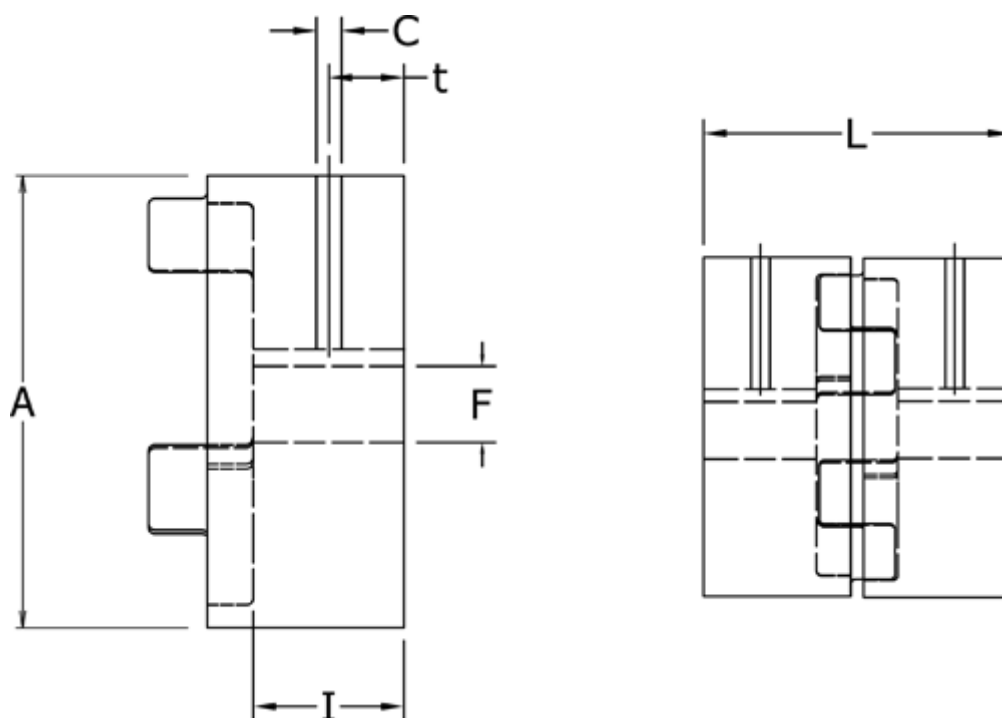

Article number: 3335038F038

Description: Coupling hub Klonex ES 38/45
ALU Aluminium, Bore 38H7 mm w/keyway & setscrew

Measures

A = 80
C = M8
F = 38
I = 45
L = 114
t = 15.0